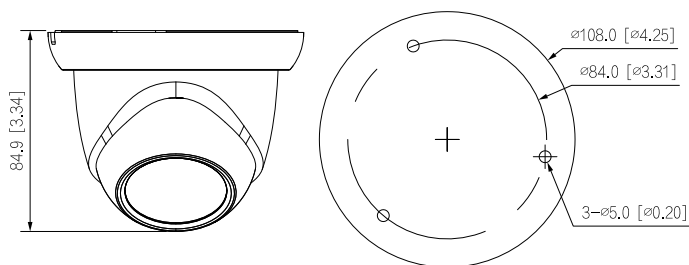

Dimensions (mm[inch])

Accessories

Optional: