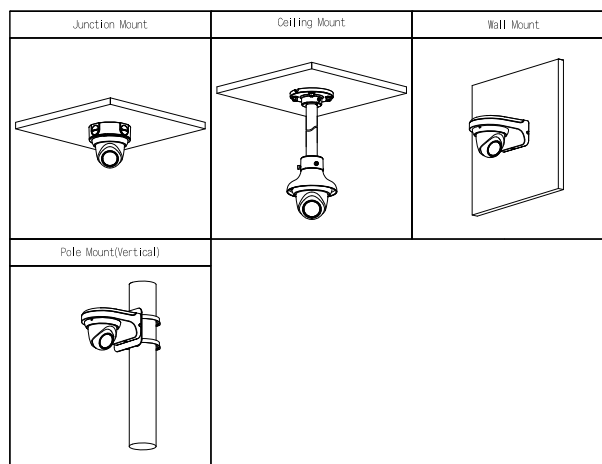

Operating Humidity	≤ 95%
Storage Temperature	-40 °C to +60 °C (-40 °F to +140 °F)
Protection	IP67
Structure	
Casing	Inner core: Metal Cover: Plastic Decoration ring: Plastic Pedestal: plastic
Product Dimensions	84.9 mm × Φ108 mm (3.3" × Φ4.3")
Net Weight	0.22 kg (0.5 lb)
Gross Weight	0.34 kg (0.7 lb)

Ordering Information		
Type	Model	Description
2 MP Camera	DH-IPC-HFW1230S1-S5	2 MP Entry IR Fixed-Focal Eyeball Network Camera
Accessories (optional)	PFA136	Junction Box
	PFB203W	Pole Mount Bracket
	PFA152-E	Pole Mount Bracket
	PFA106	Mount Adapter
	PFB220C	Ceiling Mount Bracket
	PFM321D	12 VDC 1A Power Adapter
	PFM900-E	Integrated Mount Tester